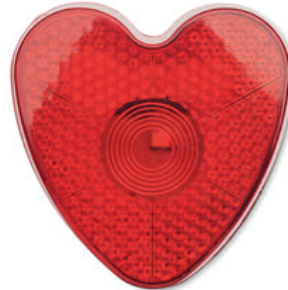

Magnetic LED work light torch in ABS with clip and side COB light.

Bendable screwdriver set with ABS handle and 12 iron bits including Phillips, flat head, hex and torx types.

Measuring tape in recycled ABS and steel tape, 5M, 3M

Rechargeable LED book light in ABS with flexible body and clip. Features 3 light settings, 300mAh battery.

14-in-1 stainless steel multi tool hammer. With nail puller, hex wrench, serrated knife, steel file, variety of screwdrivers, regular pliers, needle-nose pliers, bottle opener, knife, wire cutter.

Magnetic double spirit level in ABS with keyring.

Helmet in ABS for construction builders and warehouses.

High powered fan. Portable turbo fan with 3 LED lighting and 4 settings wind speed performance up to 130000 RPM

Emergency sensor torch light in acrylic with magnetic base.

3 in 1 emergency hammer with belt cutter and LED light made

32 piece assorted screwdriver bit set

Adjustable 360° reflective body belt with silver stripes