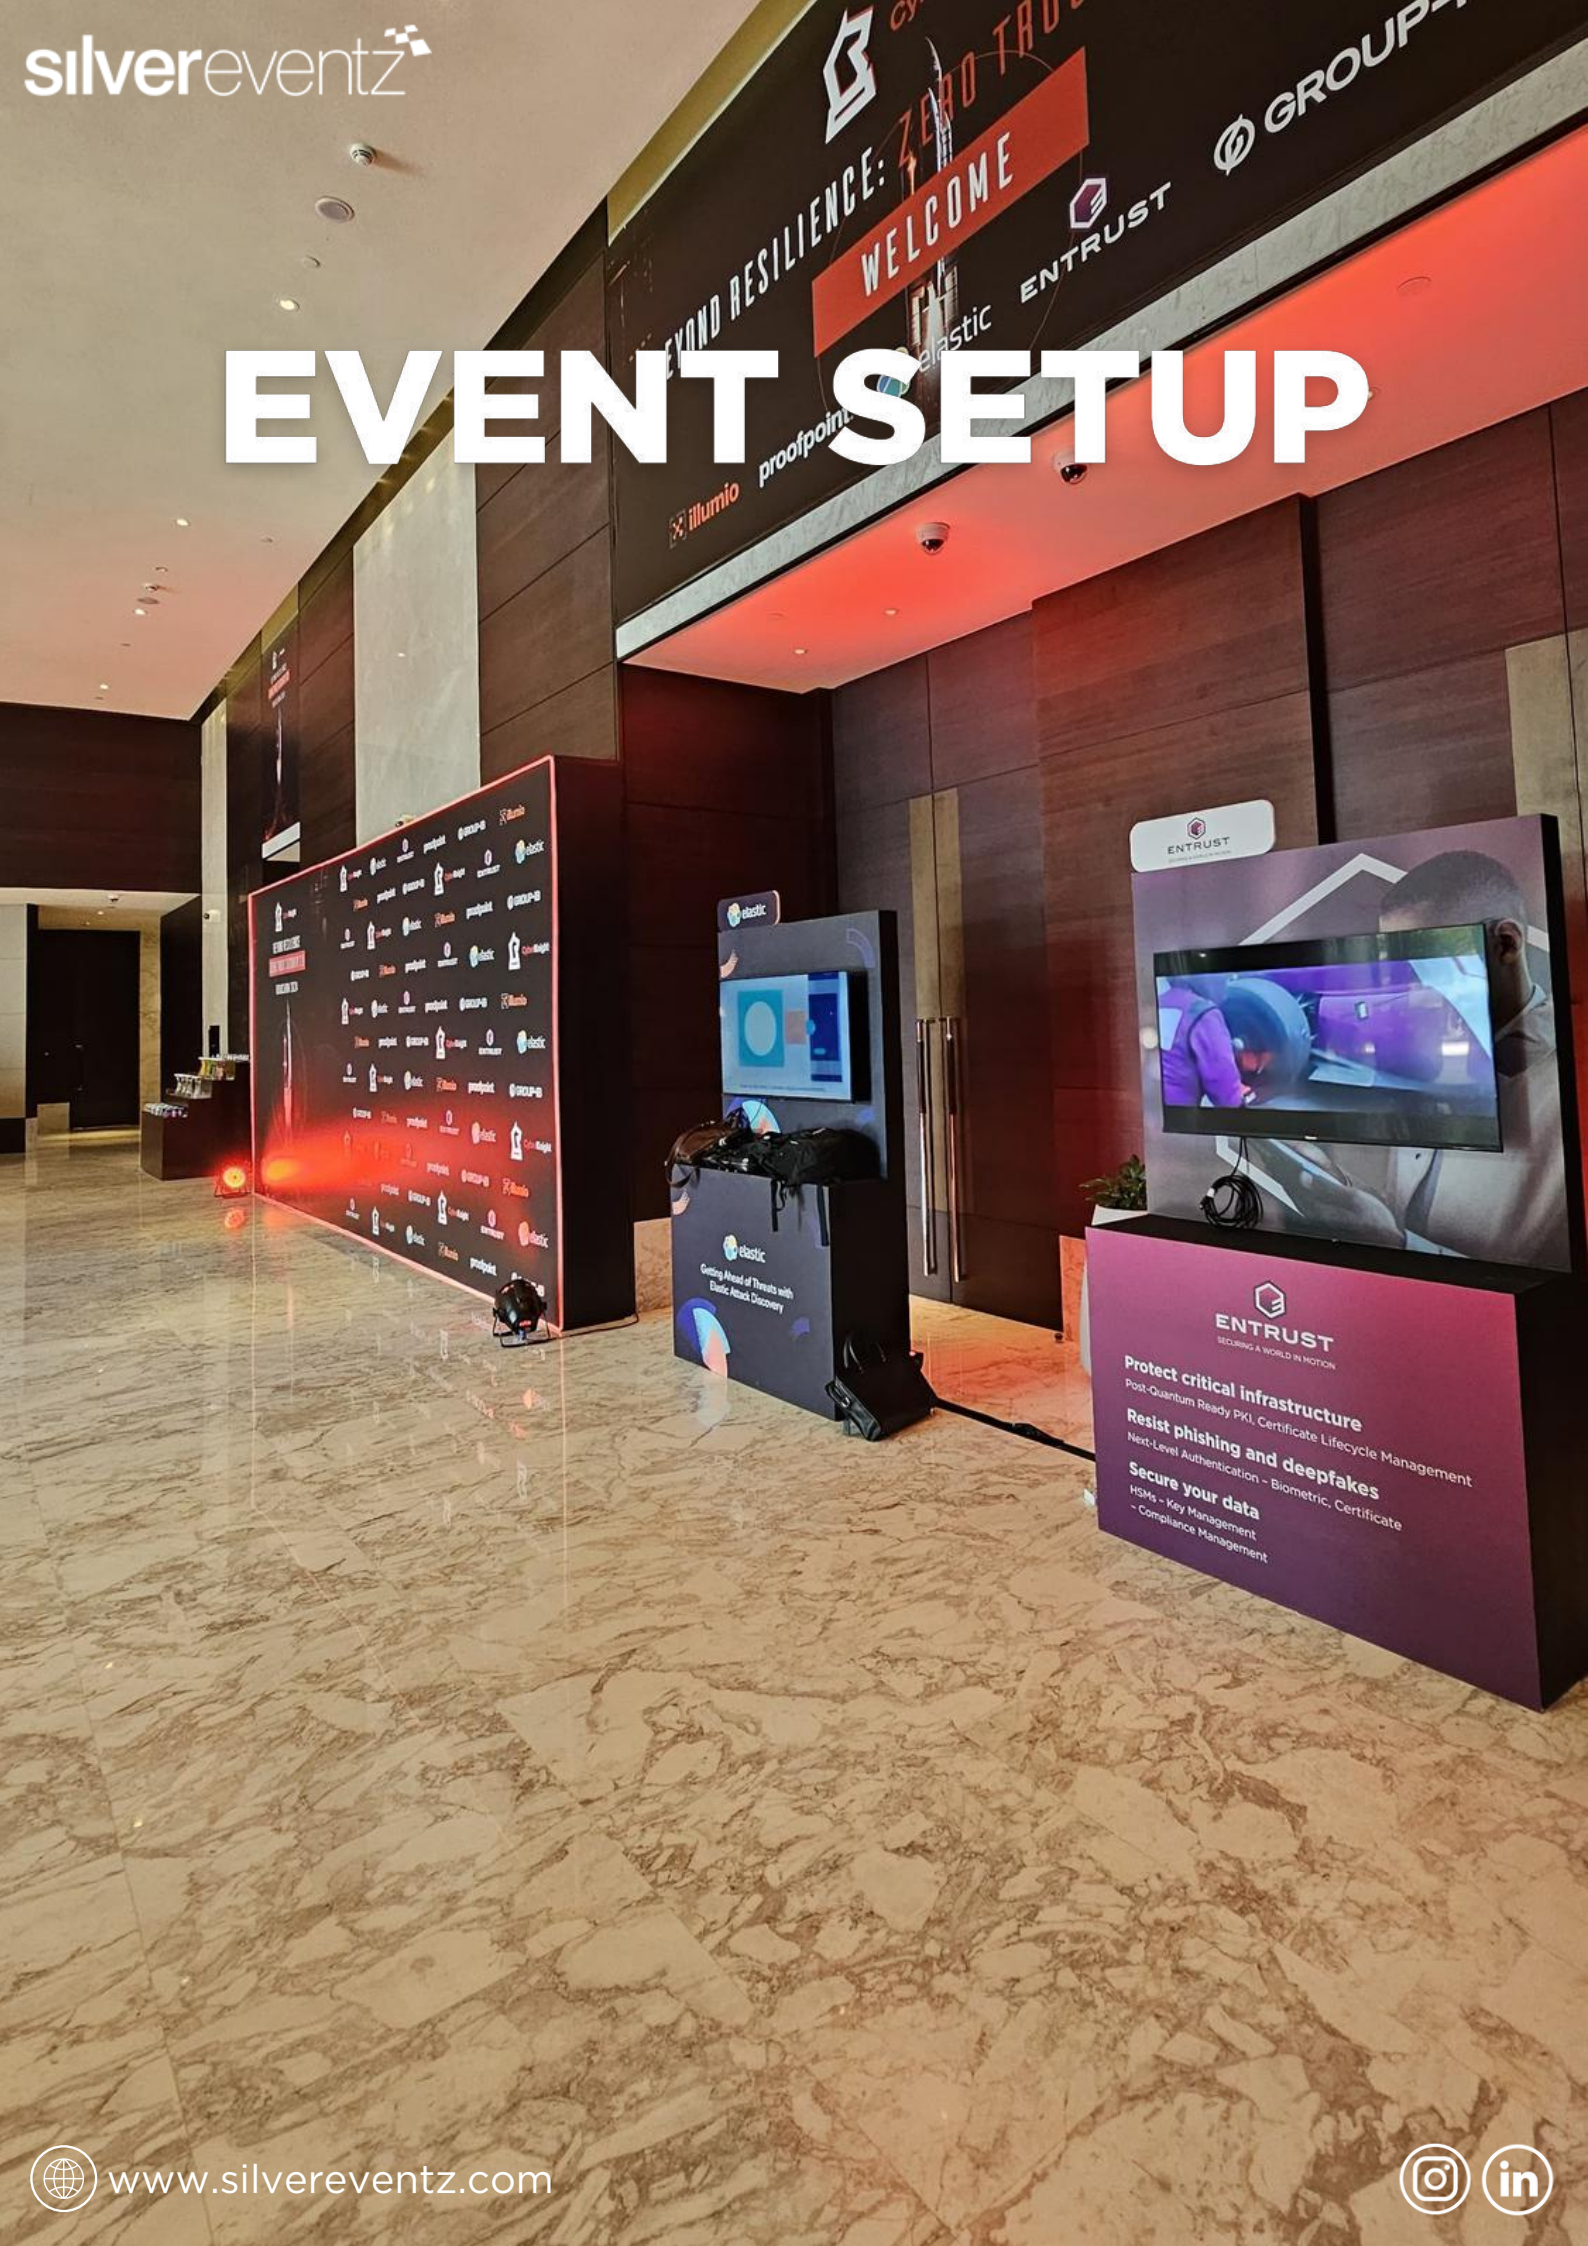

EVENT CATALOGUE 2025

EFFORTLESS **EVENTS**,
EXTRAORDINARY **RESULTS**

WHAT WE ARE OFFERING

EVENT SETUP

A long, narrow display wall featuring a grid of logos for various companies including Elastic, Entrust, Proofpoint, and Illumio. The wall is illuminated with a red glow.

An Elastic display featuring a screen showing a dashboard, a black bag, and a base with the Elastic logo and the text "Getting Ahead of Threats with Elastic Attack Discovery".

An ENTRUST display featuring a screen showing a person in a lab coat, a base with the ENTRUST logo and tagline "SECURING A WORLD IN MOTION", and a list of services: "Protect critical infrastructure", "Resist phishing and deepfakes", and "Secure your data".