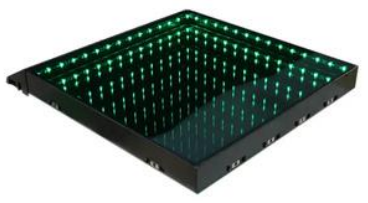

ARC Gate

Selfie Wall Backdrop

Full LED Walls

Indoor Curved Rental LED Display (P 0.5 - P 10)

90° Small Arc Corner LED Display (P 0.5 - P 10)

Indoor Curved Fine-Pitch LED Display (P 0.5 - P 10)

Thin & Light Flexible LED Display (P 0.5 - P 10)

Big Speakers

Projectors for Events

3D Infinity Light Floor

Projector with screen

Pioneer DDJ-FLX6

Dua Mic Set Wireless

Moving head Beam

Behringer Xenyx 1202